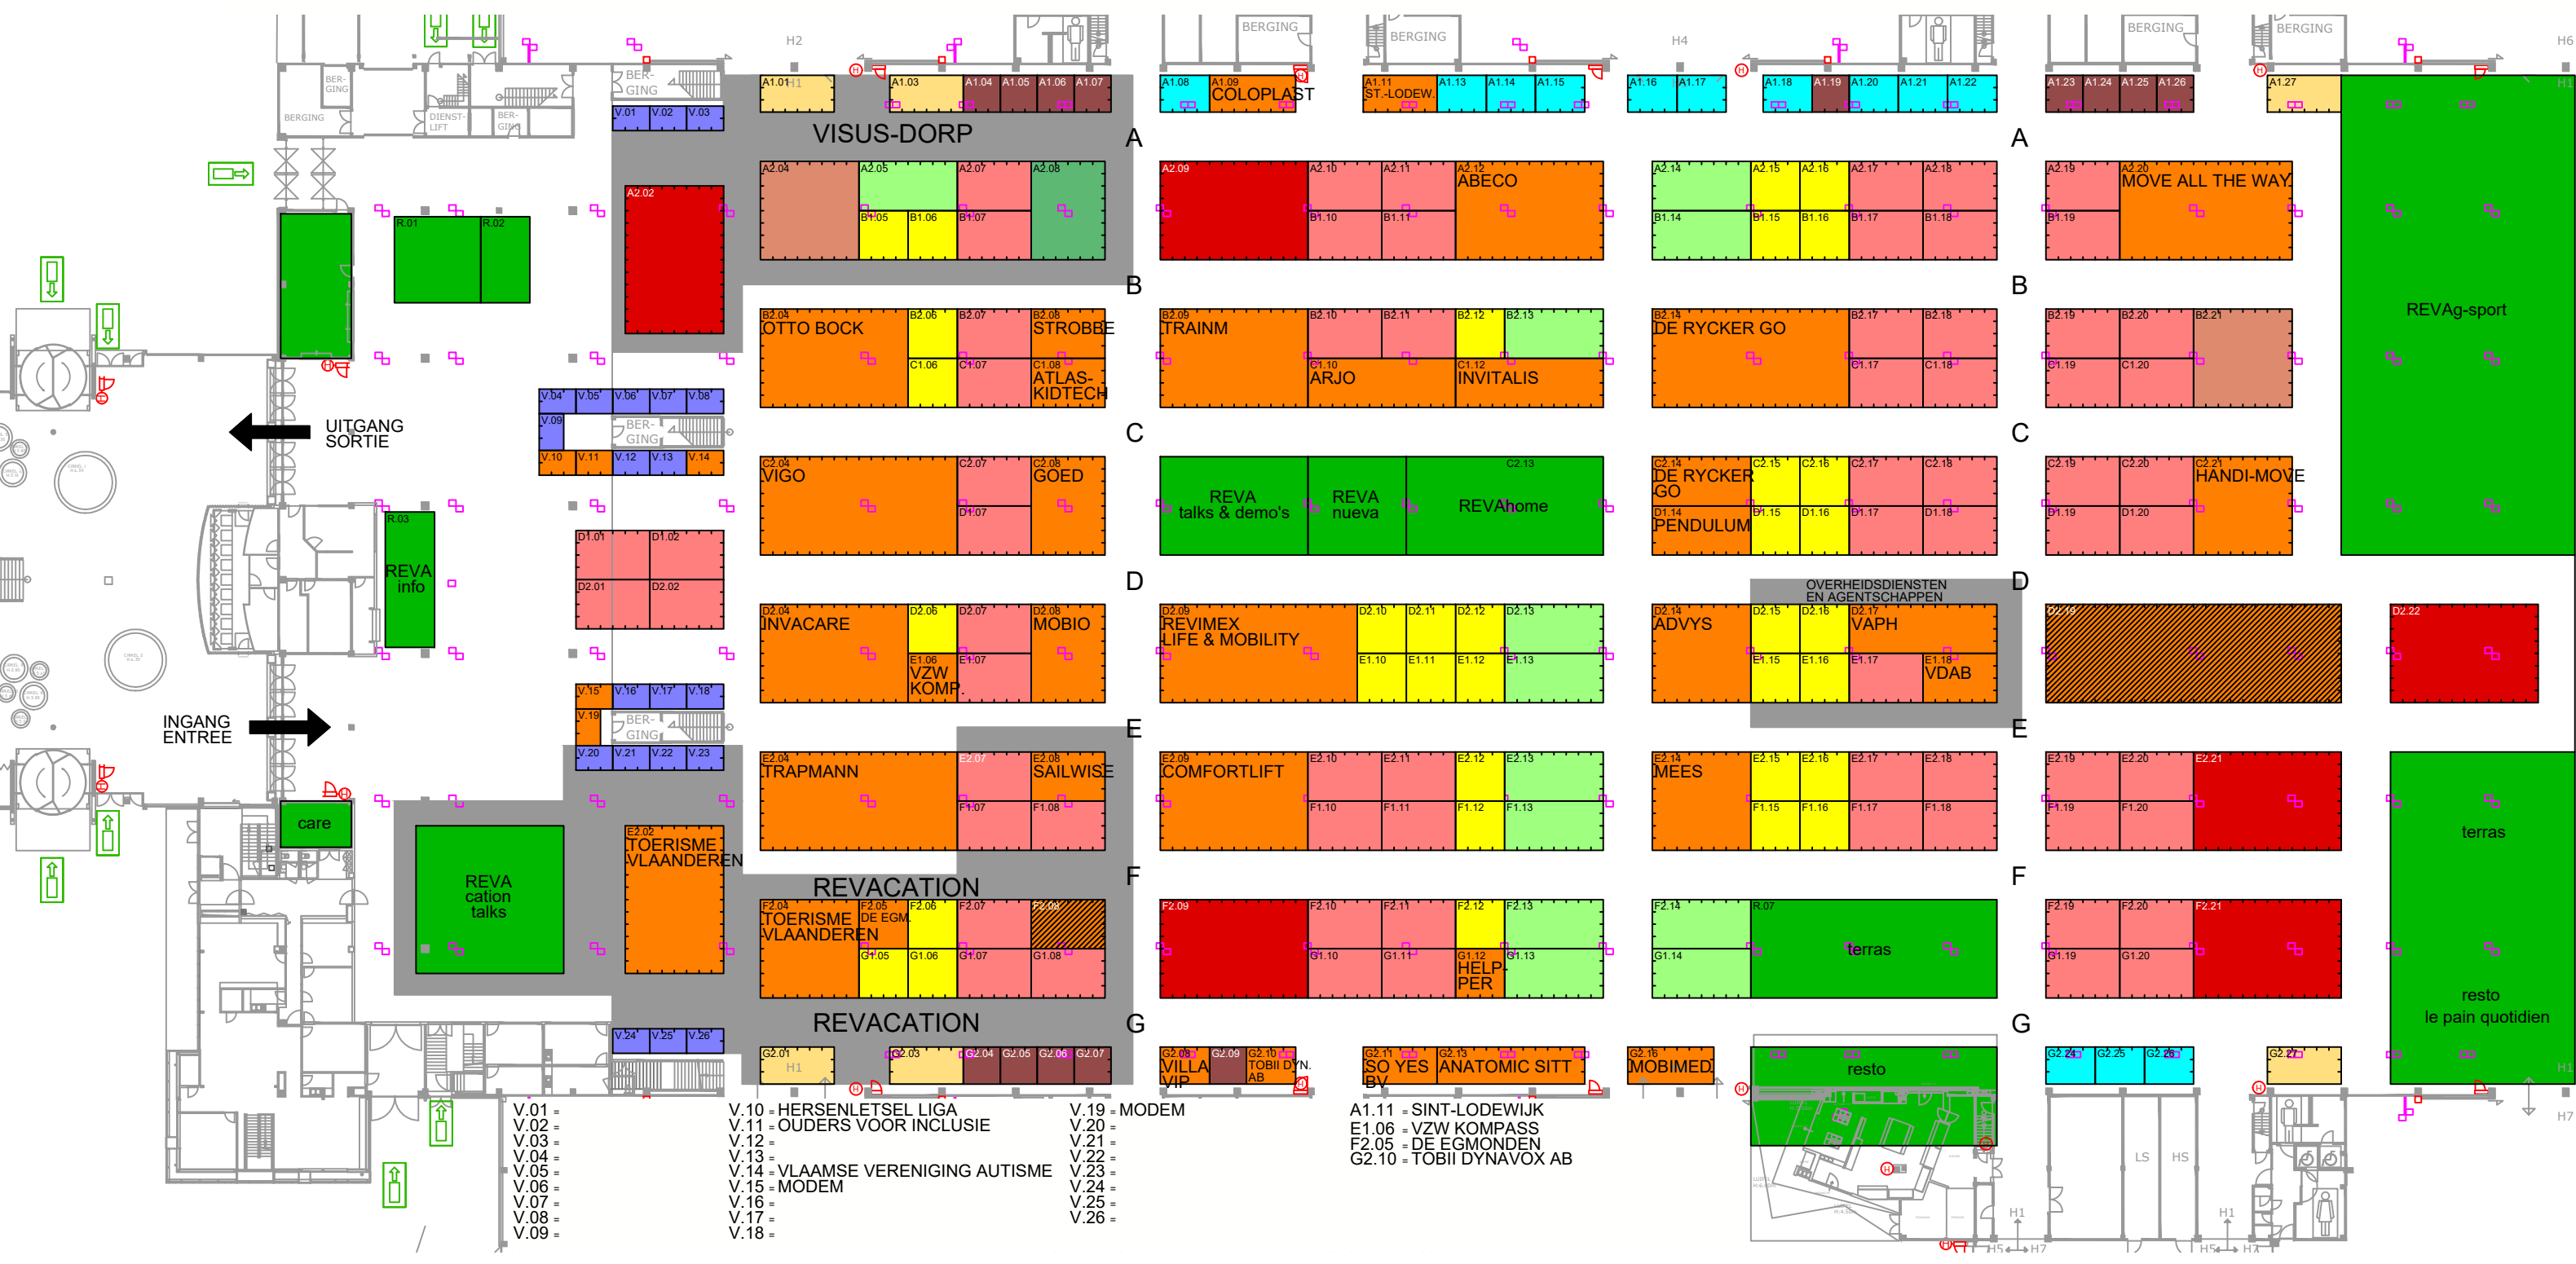

REVA 2023  
7-9/12/2023  
Plan dd 28/11/2022

- V.01 =
- V.02 =
- V.03 =
- V.04 =
- V.05 =
- V.06 =
- V.07 =
- V.08 =
- V.09 =

- V.10 = HERSENLETSSEL LIGA
- V.11 = OUDERS VOOR INCLUSIE
- V.12 =
- V.13 =
- V.14 = VLAAMSE VERENIGING AUTISME
- V.15 = MODEM
- V.16 =
- V.17 =
- V.18 =

- V.19 = MODEM
- V.20 =
- V.21 =
- V.22 =
- V.23 =
- V.24 =
- V.25 =
- V.26 =

- A1.11 = SINT-LODEWIJK
- E1.06 = VZW KOMPASS
- F2.05 = DE EGMONDEN
- G2.10 = TOBII DYNAXOX AB