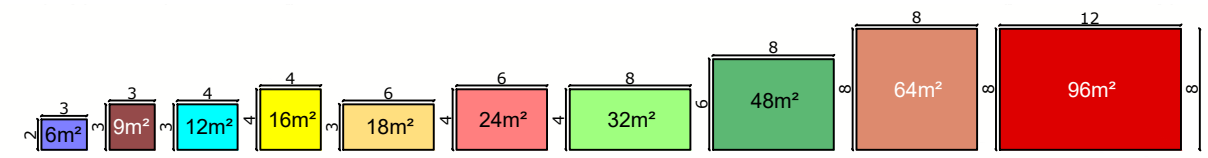

REVA 2023  
7-9/12/2023  
Plan dd 28/11/2022

- V.01 =
- V.02 =
- V.03 =
- V.04 =
- V.05 =
- V.06 =
- V.07 =
- V.08 =
- V.09 =

- V.10 = HERSENLETSSEL LIGA
- V.11 = OUDERS VOOR INCLUSIE
- V.12 =
- V.13 =
- V.14 = VLAAMSE VERENIGING AUTISME
- V.15 = MODEM
- V.16 =
- V.17 =
- V.18 =