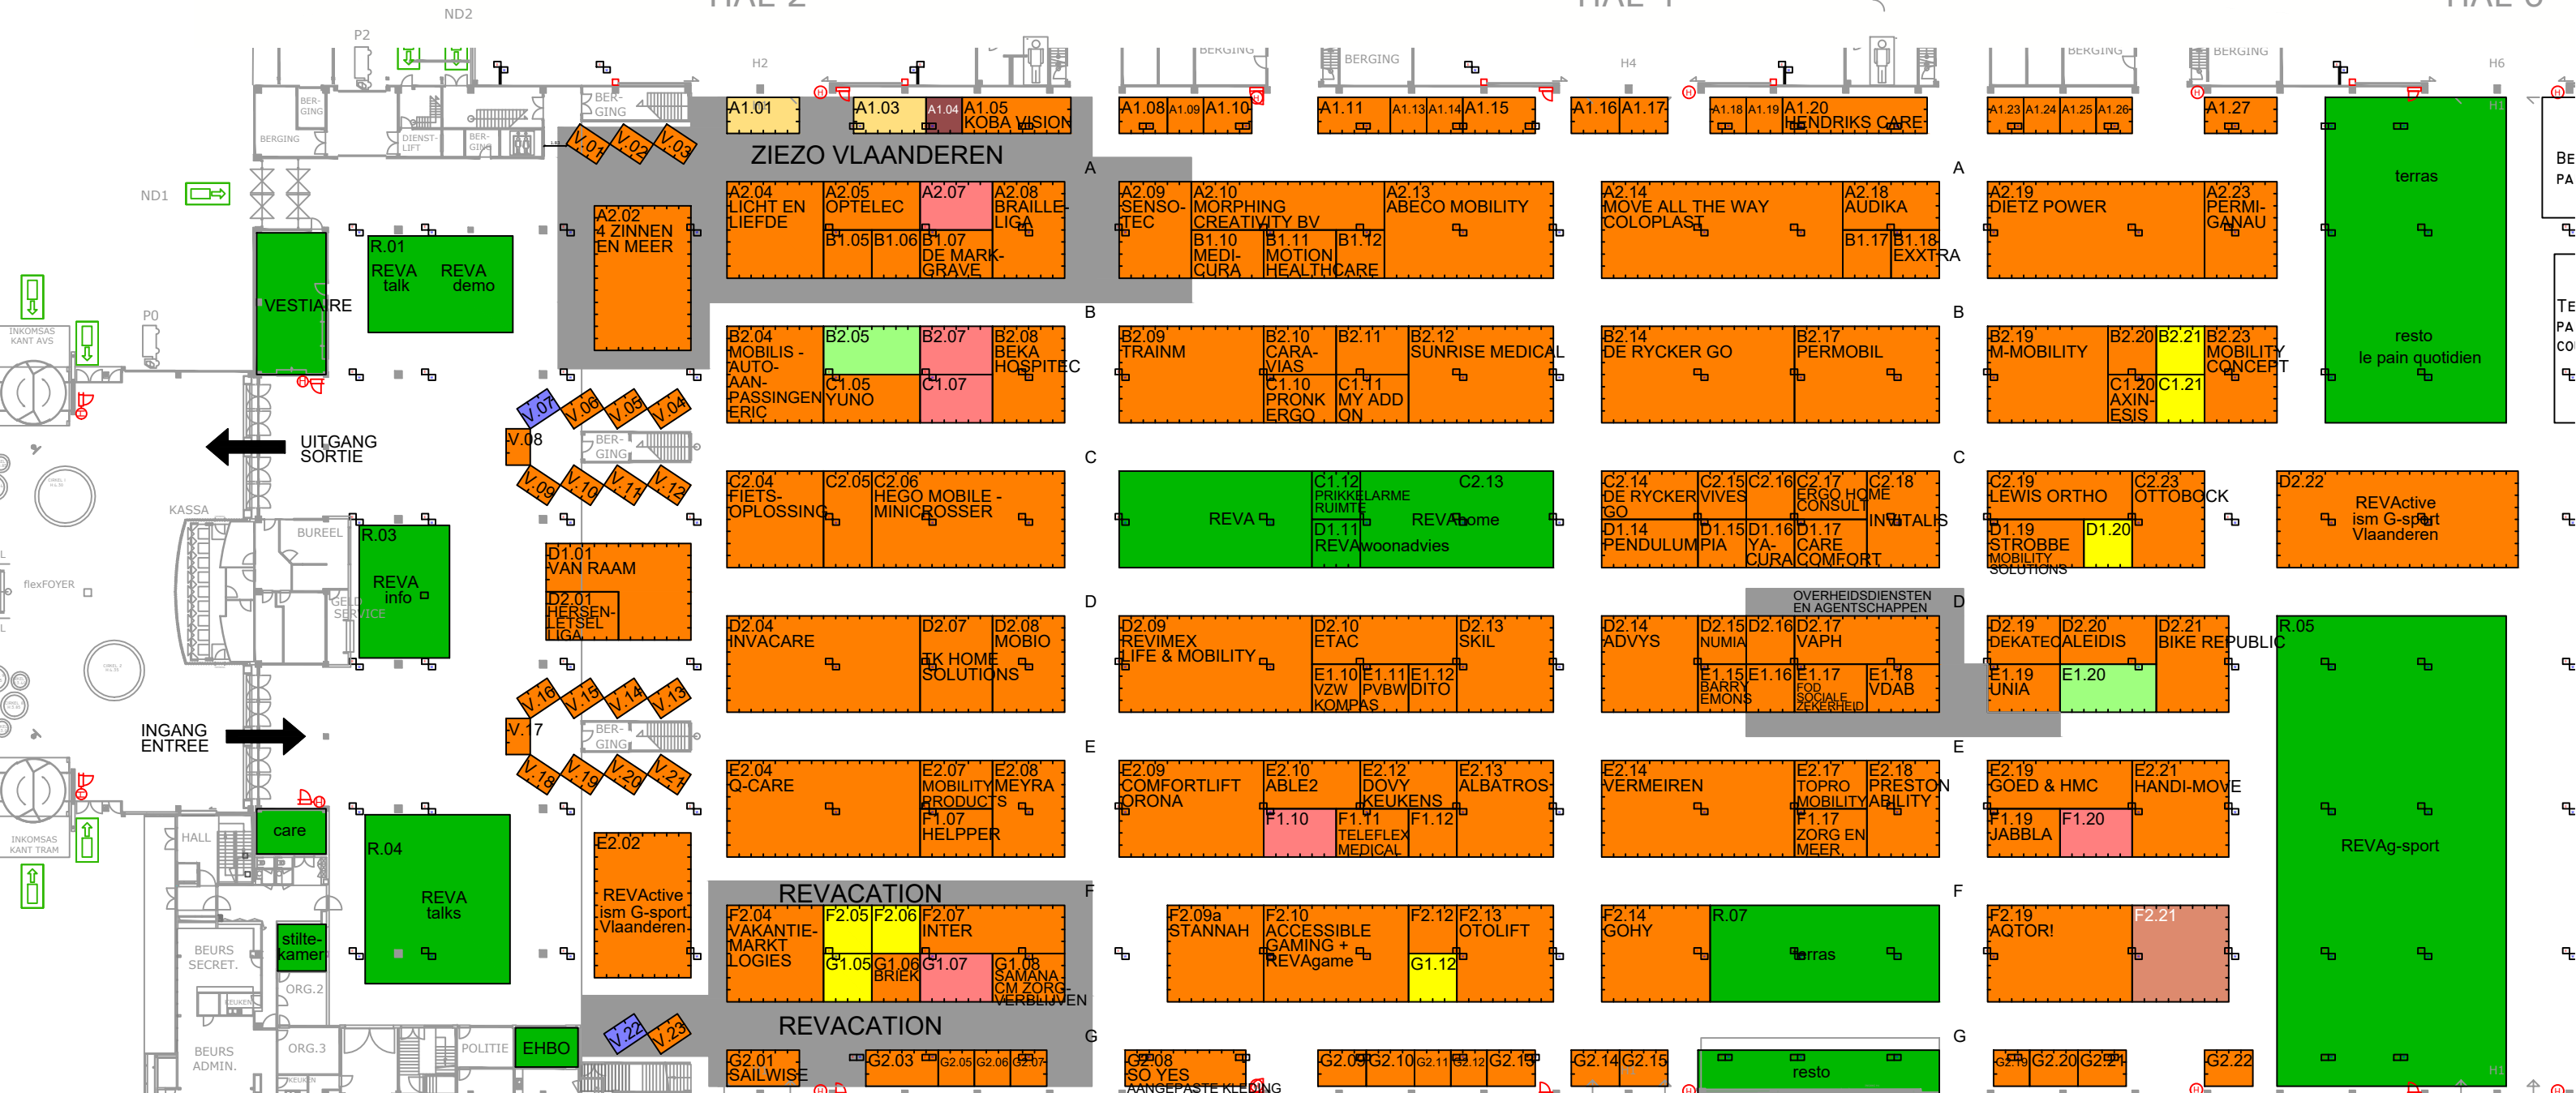

18m²

24m²

32m²

48m²

64m²

96m²

128m²

HAL 6

- V.01 = CENTRUM GANSPOEL - DE KADE
- V.02 = SYMFOON
- V.03 = VRIENDEN DER BLINDEN
- V.04 = LUISTERPUNT BIBLIOTHEEK
- V.05 = ERGOTHERAPIE VLAANDEREN
- V.06 = ERGOXPRTISE
- V.07 =
- V.08 = FOVIG-STAN-ZOOM
- V.09 = ON WHEELS
- V.10 = FIOLA VZW
- V.11 = TANDERUIS
- V.12 = FOD BINNENLANDSE ZAKEN
- V.13 = OUDERS VOOR INCLUSIE

- A1.08 = DAILY DIMENSIONS
- A1.09 = (FULL) SCALE ARCHITECTEN
- A1.10 = ASTMA EN ALLERGIEKOEPEL VZW
- A1.11 = AGILITAS CARE
- A1.13 = CAPPAERT GUNTHER
- A1.14 = EASY WHEELY
- A1.15 = ANATOMIC SIT
- A1.16 = NUTRIMED
- A1.17 = CLOUDCUDDLE
- A1.18 = O2-KING - GROWING HEALTH
- A1.19 = ABR THERAPIE
- A1.23 = VAPODIL
- A1.24 = VI-EVENTS
- A1.25 = MOOVARTES